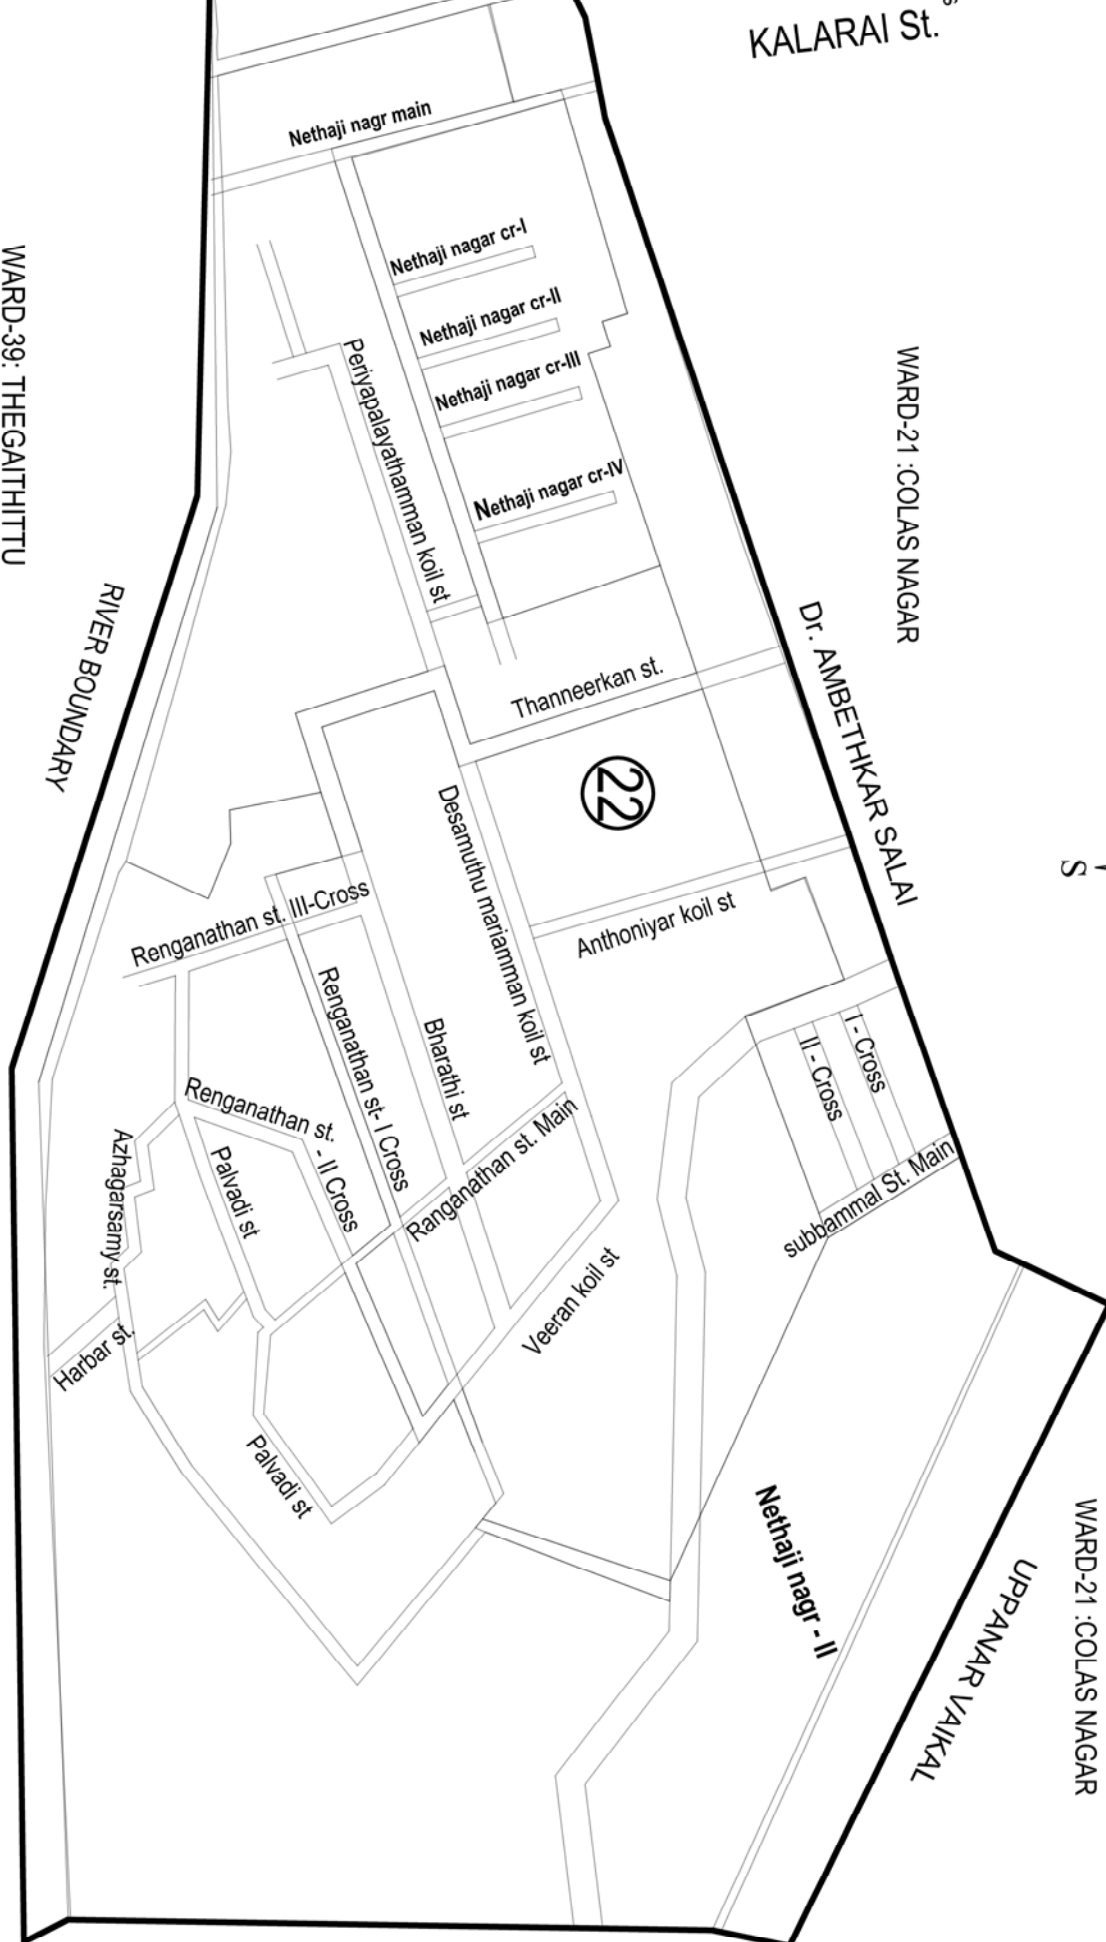

WARD-37: VIDUTHALAI NAGAR

WARD-36: MUDALIARPET

OTHAVADAI St.,

CUDDALORE ROAD

WARD-23: VANARAPET

WARD-22: NETHAJI NAGAR

KALARAI St.

WARD-39: THEGAIHITTU

RIVER BOUNDARY

WARD-21: COLAS NAGAR

Dr. AMBETHKAR SALAI

WARD-21: COLAS NAGAR

UPPANAR VAIKAL

RIVER BOUNDARY

TO SANNIYASITHOPPU